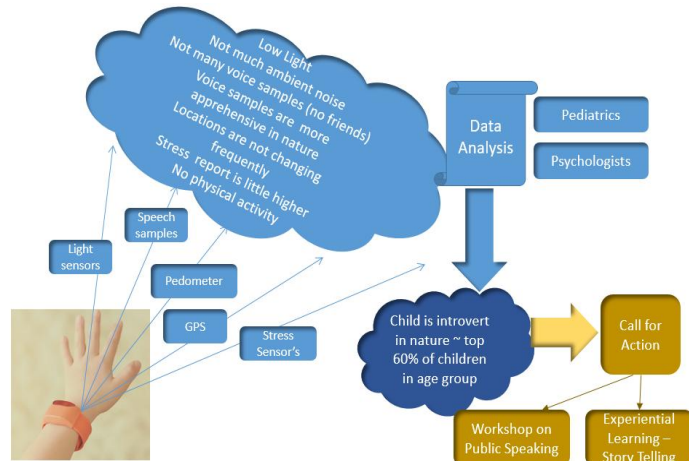

Introvert child (Detection → Action)

Proposed Solution:

- Monitor daily activity of child through IoT wearable.
- Analytics engine to process the input data.
- Data includes input from wearable, advice from experts and other experienced parents.
- Generated suggestions are sent to parents through Smartphone App.

Proposed Wearable Capabilities:

- Recording and storing Audio Samples
- Activity Tracking using different sensors
- Ultra Low Power MTC

Proposed Analytics Engine Capabilities:

- Data Collection
- Data Pre-Processing
- Algorithmic Analysis
- Recommendations