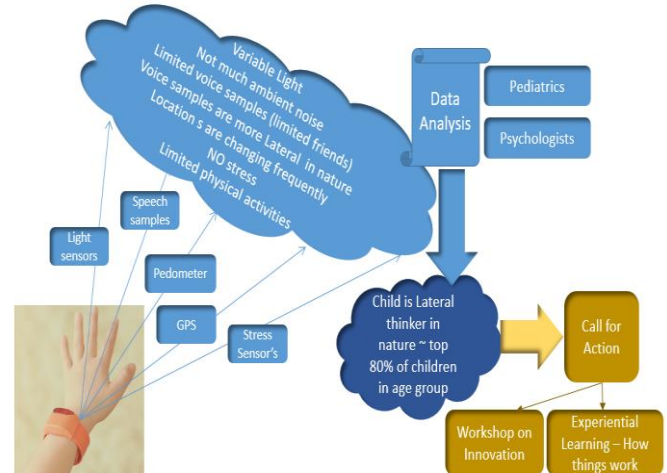

'Welkin' - Parenting App and Analytics Engine using an IoT Framework

Motivation:

- Parenting, an important aspect for child development.
- Hectic lifestyle of today's generation, less time for kids.
- Ignored physical and psychological problems leave serious impact on children.
- Need for proper parenting, to give a better future to coming generation.

Use Case:

Lateral thinker (Detection → Action)