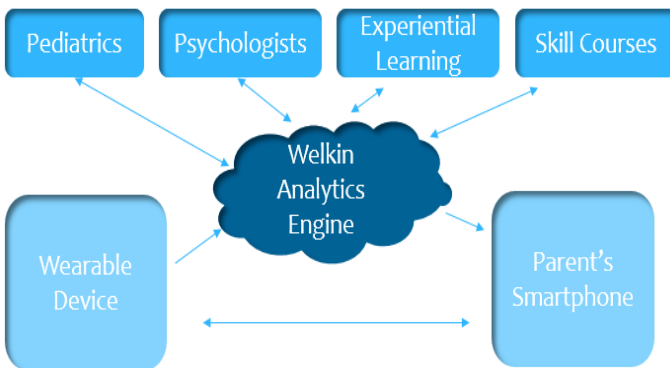

Introvert child (Detection → Action)

Proposed Solution:

- Monitor daily activity of child through IoT wearable.
- Analytics engine to process the input data.
- Data includes input from wearable, advice from experts and other experienced parents.
- Generated suggestions are sent to parents through Smartphone App.

Proposed Wearable Capabilities:

- Recording and storing Audio Samples
- Activity Tracking using different sensors
- Ultra Low Power MTC

Proposed Analytics Engine Capabilities:

- Data Collection
- Data Pre-Processing
- Algorithmic Analysis
- Recommendations